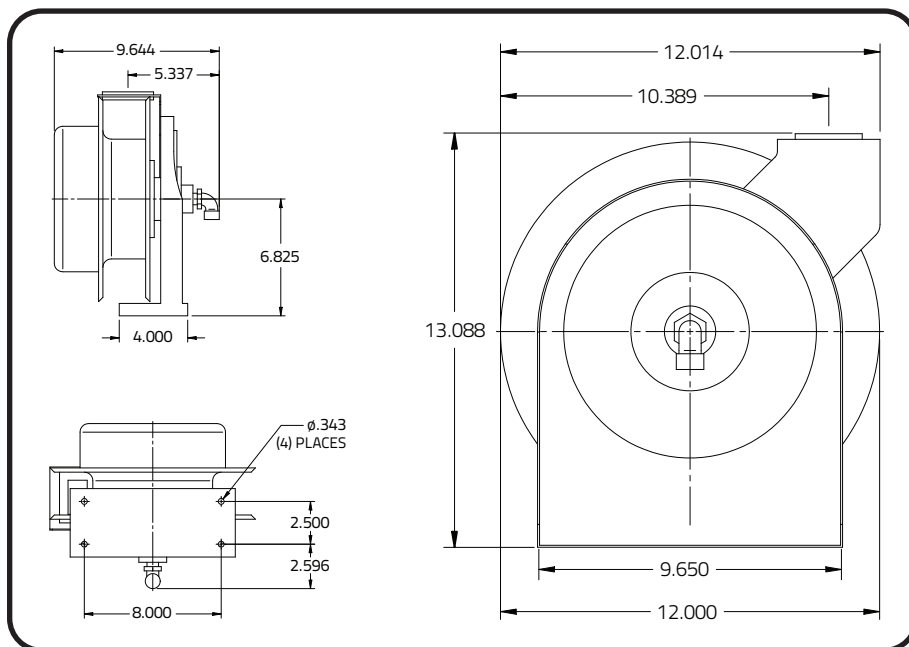

PERFORMANCE SERIES™ Stage Ninja® 50 Foot Retractable Ethernet Cable Reel

Premium hi-flex, CAT6 shielded cable with tactical jacket and Ethercon connectors. Industrial reel chassis with superior spring and slip ring life. Tension adjustable by adding or removing wraps on pretensioned drum. Configured for constant tension so cable moves freely with attached equipment. Use integrated bus drop grip to provide strain relief for retractable connector.

Custom options available. Call 317-829-1507 to learn more. Made in USA