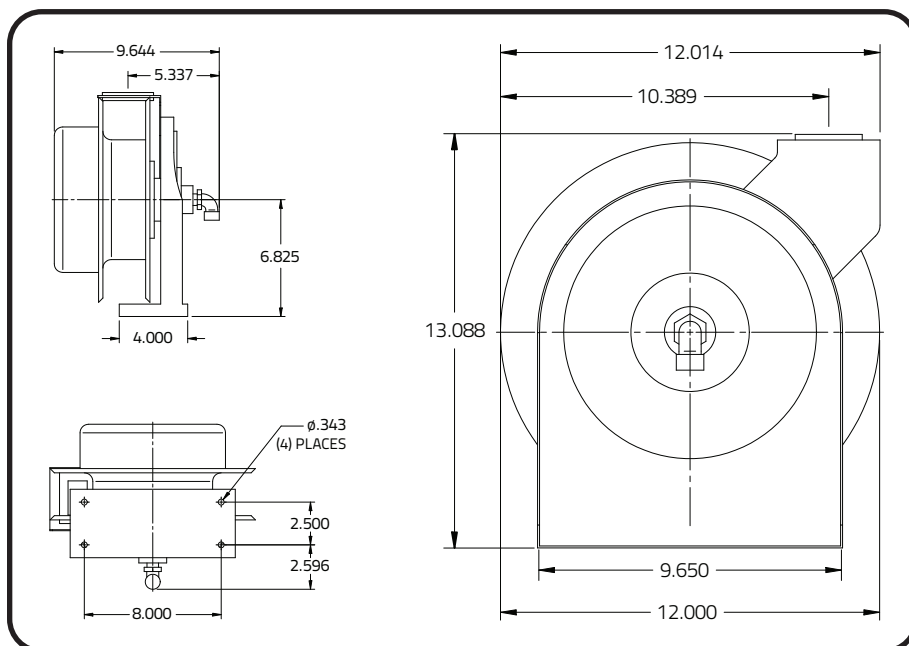

PERFORMANCE SERIES™ Stage Ninja® 30 Foot Retractable Dual Ethernet Cable Reel

Premium hi-flex, CAT6 shielded cables sleeved in Techflex with industrial RJ45 connectors. Industrial reel chassis with superior spring and slip ring life. Tension adjustable by adding or removing wraps on pretensioned drum. Configured for constant tension so cable moves freely with attached equipment. Use integrated bus drop grip to provide strain relief for retractable connectors.

Custom options available. Call 317-829-1507 to learn more. Made in USA