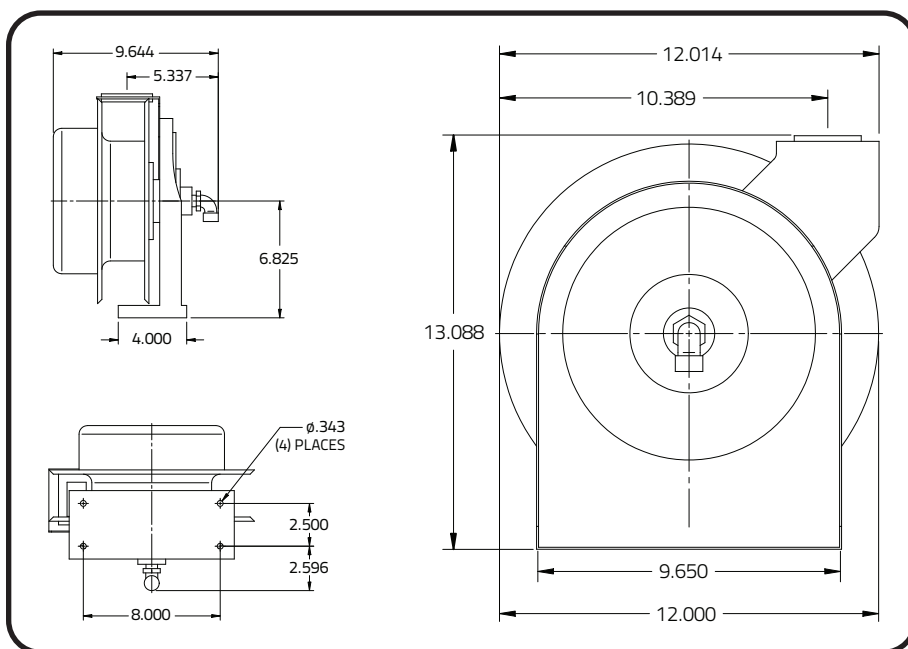

PERFORMANCE SERIES™

Stage Ninja® 50 Foot Retractable DMX Lighting Cable Reel

Premium hi-flex, DMX cable with tactical jacket and Neutrik XLR5 connectors. Industrial reel chassis with superior spring and slip ring life. Tension adjustable by adding or removing wraps on pretensioned drum. Configured for constant tension so cable moves freely with attached equipment. Use integrated bus drop grip to provide strain relief for retractable connector.

Custom options available. Call 317-829-1507 to learn more. Made in USA