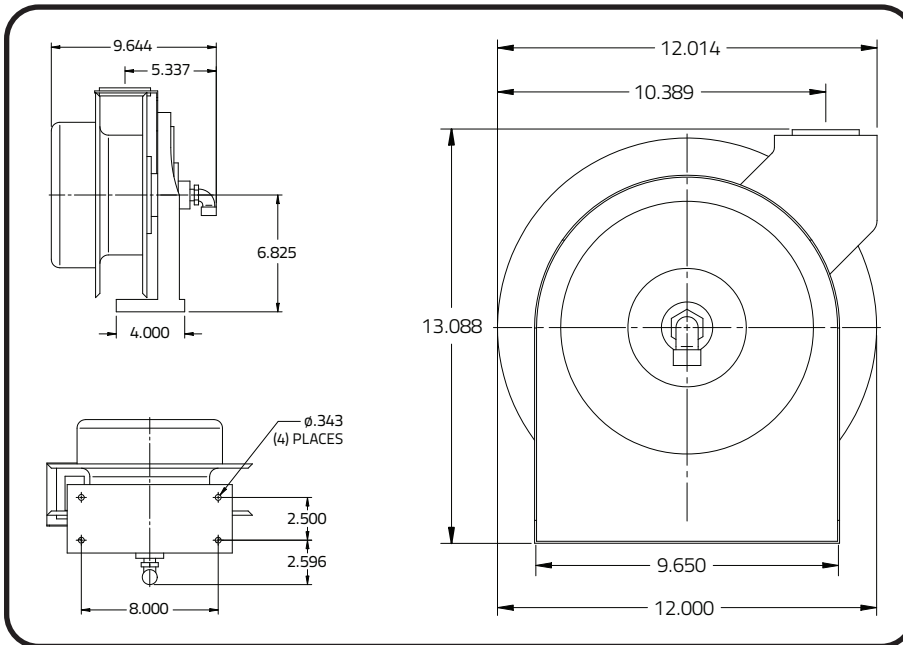

PERFORMANCE SERIES™ Stage Ninja® 50 Foot Retractable HDSDI Cable Reel

Premium hi-flex, RG6 coax cable with tactical jacket and Canare BNC connectors. Industrial reel chassis with superior spring and slip ring life. Tension adjustable by adding or removing wraps on pretensioned drum. Configured for constant tension so cable moves freely with attached equipment. Use integrated bus drop grip to provide strain relief for retractable connector.

Custom options available. Call 317-829-1507 to learn more. Made in USA