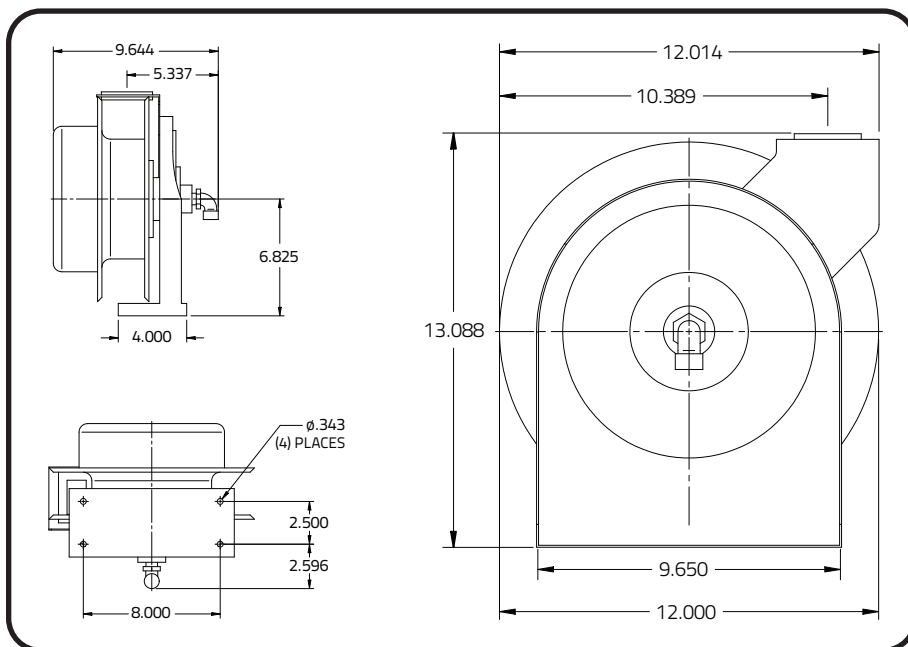

PERFORMANCE SERIES™

Stage Ninja® 50 Foot Retractable XLR Lighting Cable Reel

Premium hi-flex, XLR cable with tactical jacket and Neutrik XLR3 connectors. Industrial reel chassis with superior spring and slip ring life. Tension adjustable by adding or removing wraps on pretensioned drum. Configured for constant tension so cable moves freely with attached equipment. Use integrated bus drop grip to provide strain relief for retractable connector.

Custom options available. Call 317-829-1507 to learn more. Made in USA