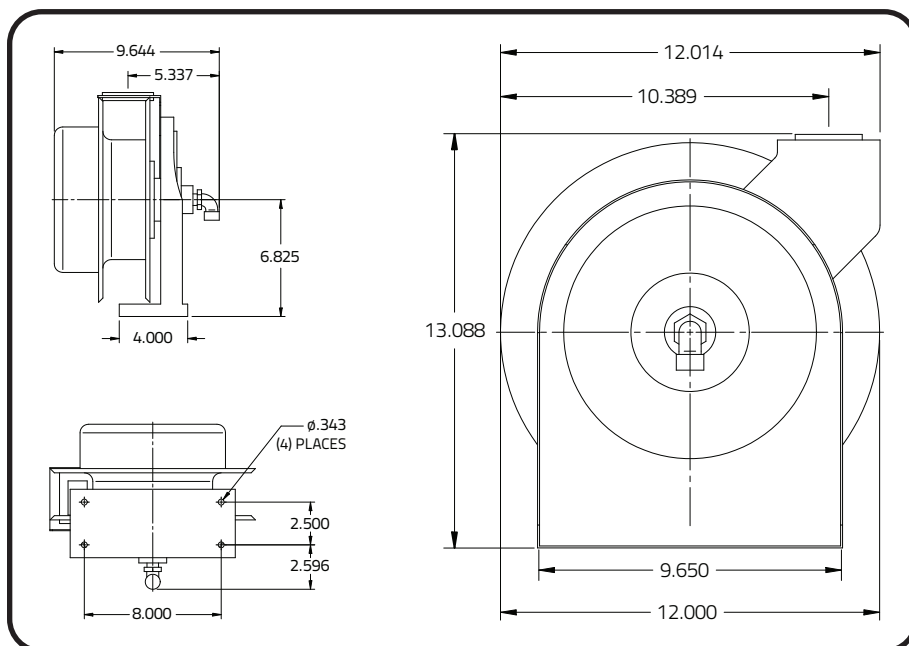

Stage Ninja® 35 Foot Retractable Quad XLR Cable Reel

Premium hi-flex, 4 channel XLR cable with tactical jacket and Neutrik connectors. Industrial reel chassis with superior spring and slip ring life. Tension adjustable by adding or removing wraps on pretensioned drum. Configured for constant tension so cable moves freely with attached equipment. Use integrated bus drop grip to provide strain relief for retractable connector.

Custom options available. Call 317-829-1507 to learn more. Made in USA