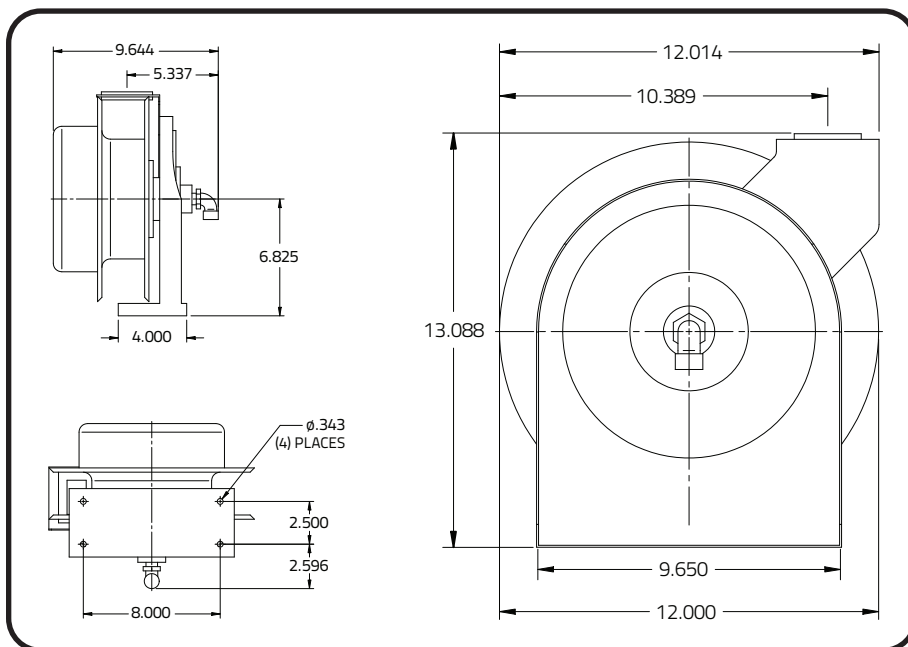

PERFORMANCE SERIES™ Stage Ninja® 50 Foot Retractable Ethernet Cable Reel

Premium hi-flex, CAT6 shielded cable with tactical jacket and Ethercon connectors. Industrial reel chassis with superior spring and slip ring life. Tension adjustable by adding or removing wraps on pretensioned drum. Configured for constant tension so cable moves freely with attached equipment. Use integrated bus drop grip to provide strain relief for retractable connector.

Custom options available. Call 317-829-1507 to learn more. Made in USA