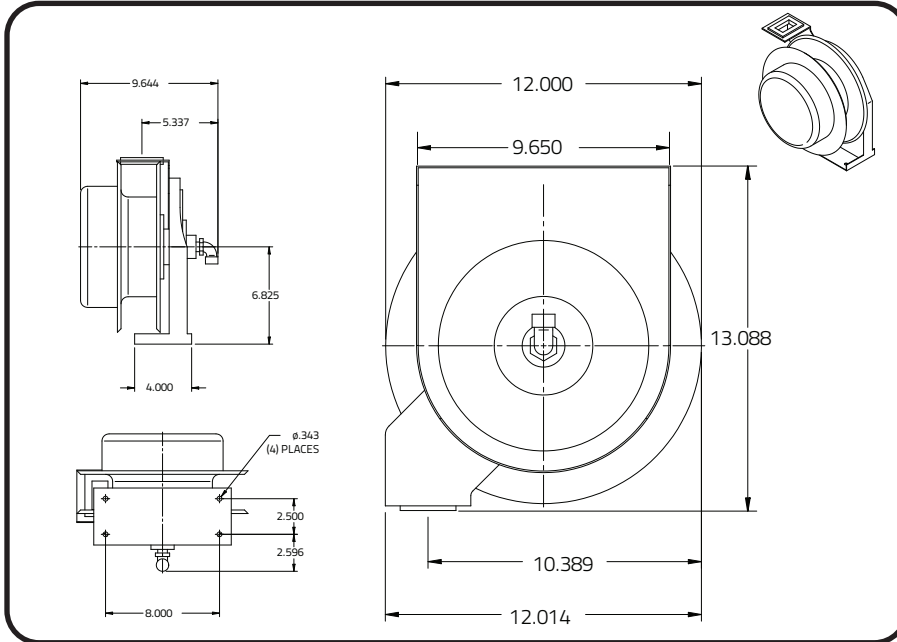

Stage Ninja[®] Performance Series Reel

Versatile reel chassis allows for a variety of cable types and combinations. Tension can be adjusted by adding or removing wraps on the pretensioned drum. Pull cable to desired length (it locks in place); give the cable another pull to unlock. Cable instantly retracts onto spool.

Custom options available. Call 317-829-1507 to learn more. Made in USA 

WARNING

Read all instructions. Keep out of reach of children. The Stage Ninja[®] Retractable Cable Reel is not a toy! This product can cause injury including but not limited to burns, cuts, eye injuries, or amputation if cord reel is used improperly. Recoil can cause injuries, especially when recoil is unexpected. When unplugging from connection, hold the cable end when retracting to maintain control of recoil. Do not wrap cord around finger, neck, arm, leg or other appendage or body part. The retractable cord is for use by responsible adults only. Do not allow anyone to touch or encounter the reel while it is in use. Stop using the retractable cable reel if the cable becomes frayed, damaged, shows any other signs of wear and tear, or does not function properly. Do not attempt to repair the cord. Wear long pants to reduce the risk of burns and cuts from the retractable cord. Do not place hands, feet, head or any other appendage or body part near housing unit while the cord is extended. Please heed these warning and use retractable cable reel with caution.

Reel Material	Retraction length (US/M)	Reel Size	Reel Color	Spring Drive
Powder Coated Steel	Up to 50 ft, Depending on Cable OD	13"H x 12"D x 9.5"W	Black or Custom	10,000 Cycle
Weight	Constant Tension Available	Adjustable	Mounting	Warranty
~25 lbs / 11.34 kg	Yes	Yes	Built-in Base	2 Years