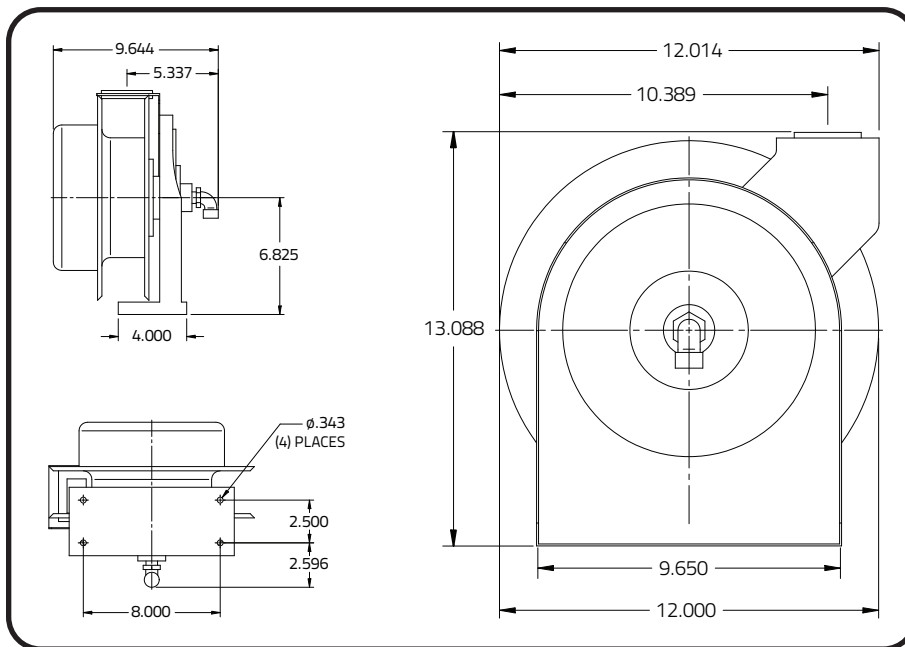

PERFORMANCE SERIES™ Stage Ninja® 45 Foot Retractable 15A Duplex Power Reel

Flexible 12/3 cord with retractable 15A duplex GFCI outlet box. Feed arm positioned for vertical wind; easily repositionable. Industrial reel chassis with superior spring and slip ring life. Tension can be adjusted by adding or removing wraps on the pretensioned drum. Pull cable to desired length (it locks in place); give the cable another pull to unlock. Cable instantly retracts onto spool.

Custom options available. Call 317-829-1507 to learn more. Made in USA