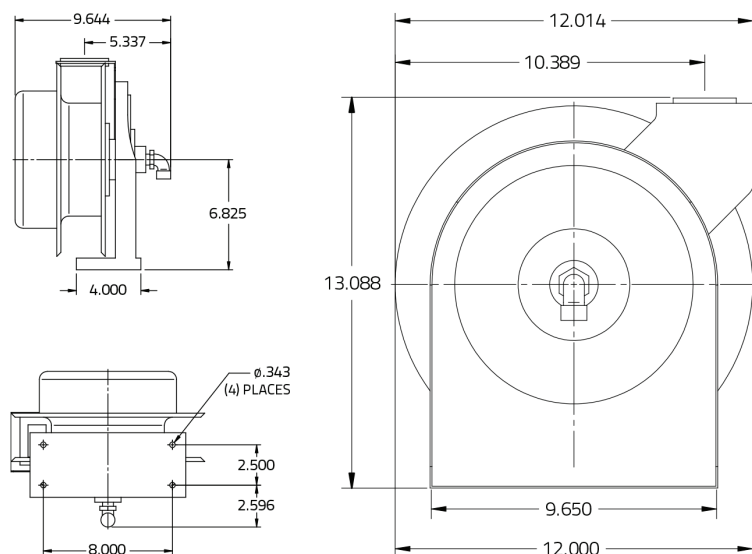

PERFORMANCE SERIES™ Stage Ninja® 50 Foot Retractable Ethernet Cable Reel

Premium hi-flex, CAT6 shielded cable with tactical jacket and industrial RJ45 connectors. Industrial reel chassis with superior spring and slip ring life. Tension adjustable by adding or removing wraps on pretensioned drum. Pull cable to desired length (it locks in place); give the cable another pull to unlock. Cable instantly retracts into protective housing.

Custom options available. Call 317-829-1507 to learn more. Made in USA