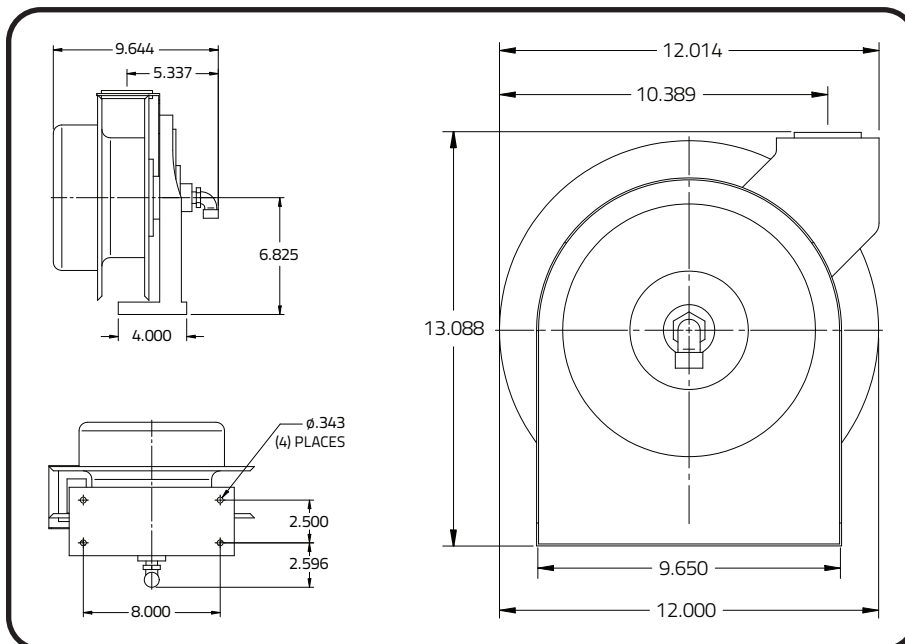

PERFORMANCE SERIES™ Stage Ninja® 30 Foot Retractable Dual Ethernet Cable Reel

Premium hi-flex, CAT6 shielded cables sleeved in Techflex with industrial RJ45 connectors. Industrial reel chassis with superior spring and slip ring life. Tension adjustable by adding or removing wraps on pretensioned drum. Pull cable to desired length (it locks in place); give the cable another pull to unlock. Cable instantly retracts onto spool.

Custom options available. Call 317-829-1507 to learn more. Made in USA