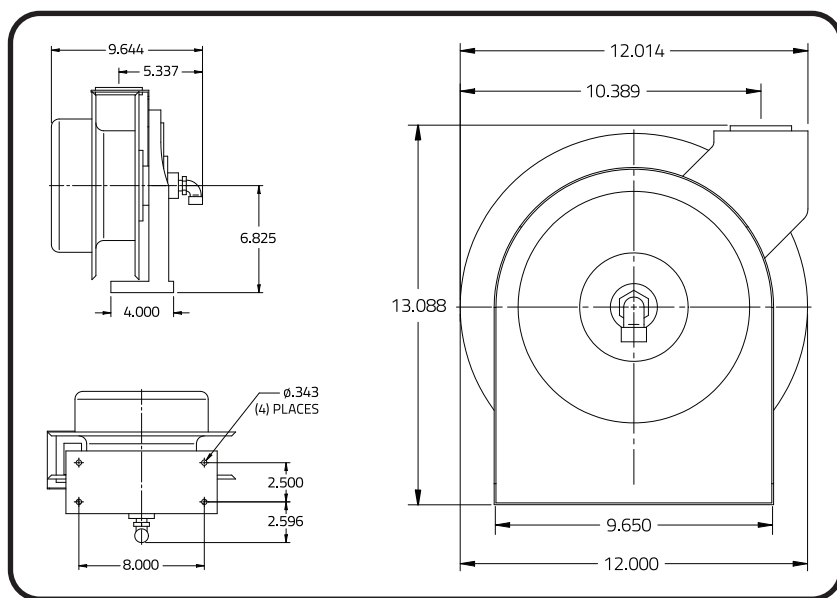

2CAT6-30-CT

30' (9.1 m) Retractable Dual CAT6
Shielded Cable Reel – Constant Tension

PERFORMANCE SERIES

Efficient cable management solution for professional environments.

The Stage Ninja® 2CAT6-30-CT features dual 26 AWG hi-flex shielded CAT6 cables sleeved in Techflex, each ending in Neutrik® Ethercon® connectors. Configured for constant tension, the 30-foot (9.1 m) retractable end includes an 18-inch (45.7 cm) fanout, while the 3-foot (0.91 m) static lead has a 12-inch (30.5 cm) fanout. A bus drop grip provides strain relief, and the powder-coated steel housing includes an integrated mounting base.

Key Features

Durable Powder-coated steel housing with integrated mounting base

Retractable Constant tension design allows smooth cable movement with attached equipment

Reliable Dual 26 AWG hi-flex shielded CAT6 cables with Neutrik® Ethercon connectors

Flexible 30' retractable end with 18" fanout; 3' static lead with 12" fanout

Serviceable Industrial spring motor rated for 10,000 cycles

Custom options available to meet specific requirements. Call 317-829-1507 to learn more. Made in the USA. 

| | |
|--------------------|---|
| Reel Material | Powder-coated steel |
| Retraction Length | 30 ft (9.1 m) with 18" (45.7 cm) fanout |
| Static Length | 3 ft (0.91 m) with 12" (30.5 cm) fanout |
| Connectors | Neutrik® Ethercon® RJ45 male |
| Cable Type | 26 AWG hi-flex shielded CAT6 |
| Ethernet Standards | 10/100/1000 Base-T |
| Bandwidth Rating | 250 MHz |
| Reel Dimensions | 13" H x 12" D x 9.5" W (33 cm x 30.5 cm x 24.1 cm) |
| Weight | Approximately 26 lbs (11.8 kg) |
| Spring Drive | Industrial spring motor rated for 10,000 cycles |
| Tension Adjustable | Yes, by adding/removing wraps on pretensioned drum |
| Mounting | Integrated base for ceiling or wall installation |
| Lock & Release | Constant tension configuration; locking/releasing model available upon request |
| Warranty | 2-year limited warranty |