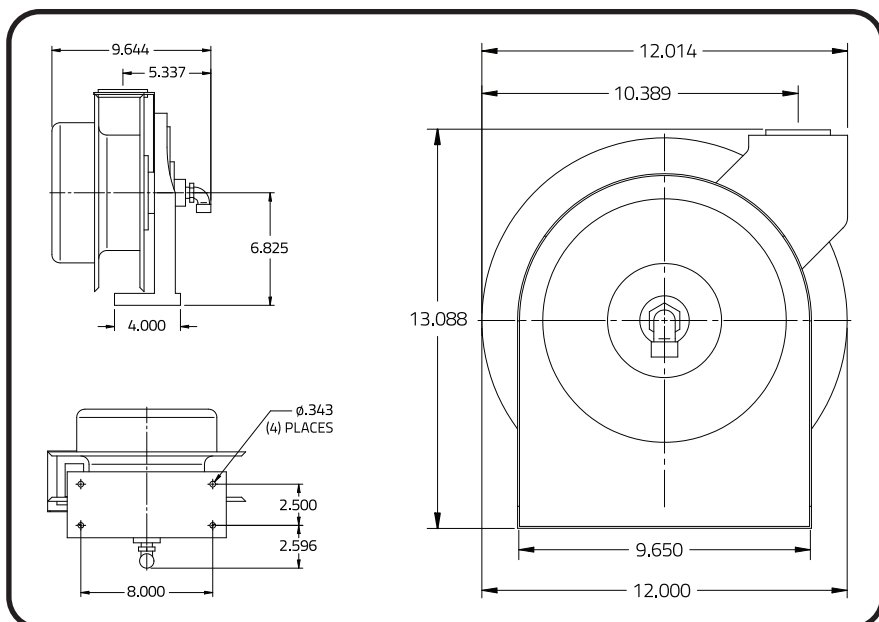

## Efficient cable management solution for professional environments.

The Stage Ninja® 2CAT6-30-S features dual 26 AWG hi-flex shielded CAT6 cables sleeved in Techflex® with Neutrik® Ethercon® connectors. The 30-foot (9.1 m) retractable end includes an 18-inch (45.7 cm) fanout, while the 3-foot (0.91 m) static lead has a 12-inch (30.5 cm) fanout. Its high-tension mechanism locks the cable at any length and retracts smoothly. The powder-coated steel housing includes a built-in base for mounting.

### Key Features

**Durable** Powder-coated steel housing with integrated mounting base

**Retractable** Locks at any length and retracts smoothly with high-tension mechanism

**Reliable** Dual 26 AWG hi-flex shielded CAT6 cables with Neutrik® Ethercon® connectors

Reel Material	<b>Powder-coated steel</b>
Retraction Length	<b>30 ft (9.1 m) with 18" (45.7 cm) fanout</b>
Static Length	<b>3 ft (0.91 m) with 12" (30.5 cm) fanout</b>
Connectors	<b>Neutrik® Ethercon® RJ45 male</b>
Cable Type	<b>26 AWG hi-flex shielded CAT6</b>
Ethernet Standards	<b>10/100/1000 Base-T</b>
Bandwidth Rating	<b>250 MHz</b>
Reel Dimensions	<b>Diameter: 12" (30.5 cm); Thickness: 2.75" (7 cm)</b>
Mounting	<b>Integrated base for ceiling or wall installation</b>
Lock & Release	<b>Pull-to-lock, pull-to-release mechanism</b>
Warranty	<b>1-year limited warranty</b>