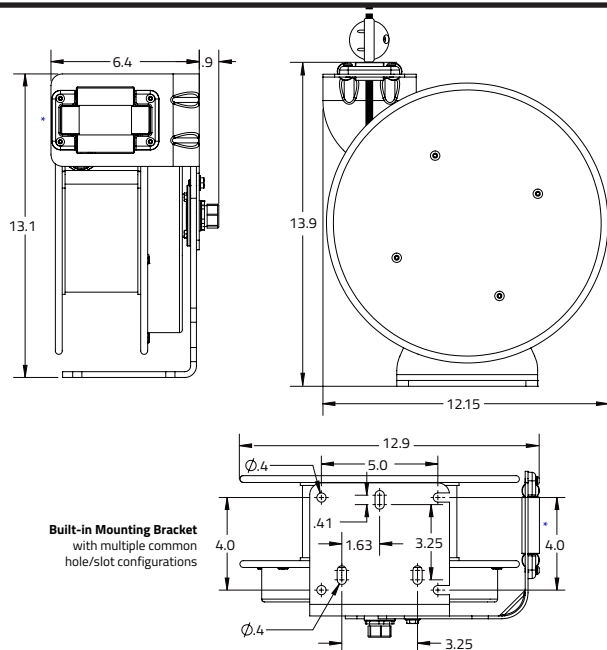

STAINLESS STEEL SERIES

Stage Ninja[®] 100 Foot Retractable Stainless Steel Ethernet Cable Reel

Premium hi-flex, CAT6 shielded cable with tactical jacket and industrial RJ45 connectors. Stainless steel liquid-tight reel chassis with superior spring and slip ring life. Tension adjustable by adding or removing wraps on pretensioned drum. Pull cable to desired length (it locks in place); give the cable another pull to unlock. Cable instantly retracts into protective housing.

Custom options available. Call 317-829-1507 to learn more. Made in USA 

WARNING

Read all instructions. This product can cause injury including but not limited to burns, cuts, eye injuries, or amputation if cord is used improperly. Recoil can cause injuries, especially when recoil is unexpected. When unplugging from connection, hold the cable end when retracting to maintain control of recoil. Do not wrap cord around finger, neck, arm, leg or other appendage or body part. Wear long pants to reduce the risk of burns and cuts from the retractable cord. The retractable cord is for use by responsible adults only. Keep out of reach of children. Do not allow anyone to touch or encounter the reel while it is in use. Stop using the retractable cable reel if the cable becomes frayed, damaged, shows any other signs of wear and tear, or does not function properly. Do not attempt to repair the cord. Do not place hands, feet, head or any other appendage or body part near housing unit while the cord is extended. Please heed these warnings and use retractable cable reels with caution.

Reel Material	Retraction Length (US/M) / Connector	Reel Size	Reel Color	Spring Drive
Stainless Steel & Anodized Aluminum	100 ft (30.48 m) / 3 ft (0.91 m)	13.9"H x12.15"D x 7.3"W	Silver Metal	10,000 Cycle
Weight	Constant Tension Available?	Tension Adjustable	Mounting	Warranty
29 lbs / 13.2 kg	Yes, request CAT6-100-CTST	Yes	Built-in Base	2 Years